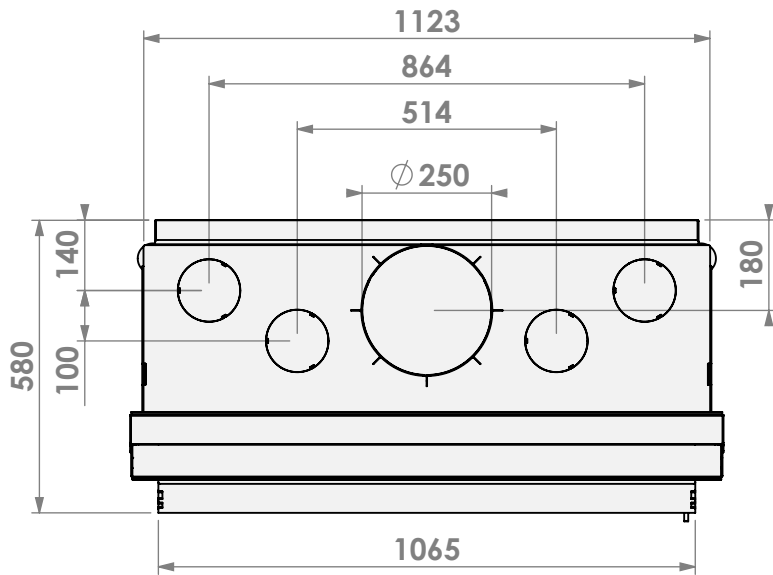

4-zijdig kader met convectie
4-sided frame with convection casing

* = Air inlet $\varnothing$ 125

barbas

Barbas Bellfires B.V.
Hallenstraat 17
5531 AB Bladel
The Netherlands
www.barbasbellfires.com

Name: Evolux 100-45

Modifications reserved

Scale: 1:15
Unit: mm

Version: 0