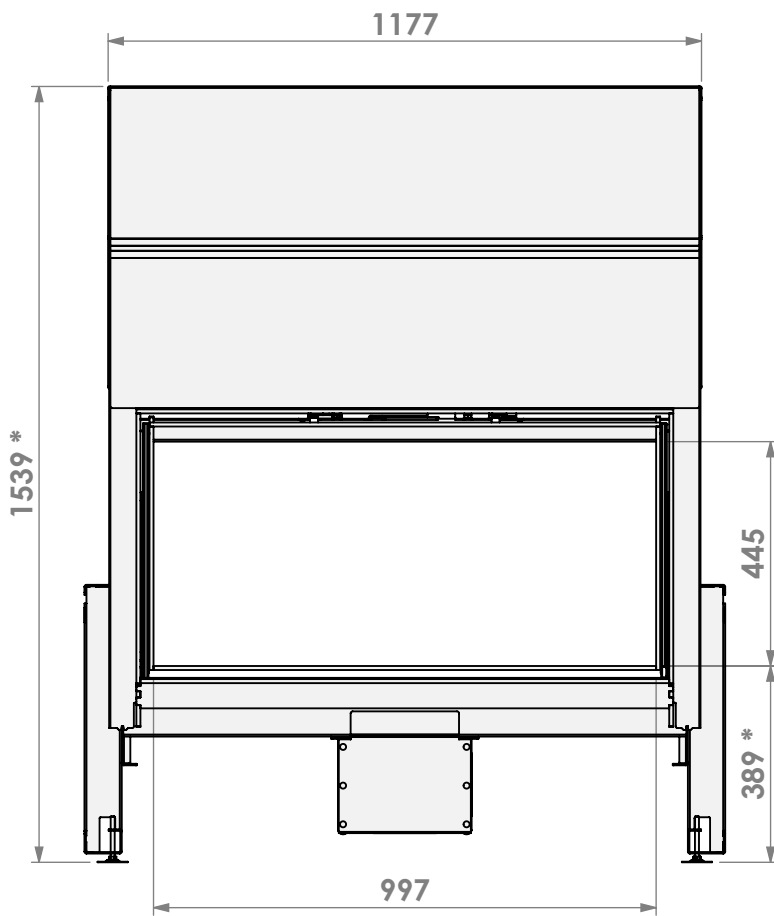

* = Optional extended adjustable legs max + 150 mm

4-zijdig kader en luchtbox
4-sided frame and airbox

barbas

Barbas Bellfires B.V.
Hallenstraat 17
5531 AB Bladel
The Netherlands
www.barbasbellfires.com

Name: Evolux 100-45

Modifications reserved

Scale: 1:15
Unit: mm

Version: 0