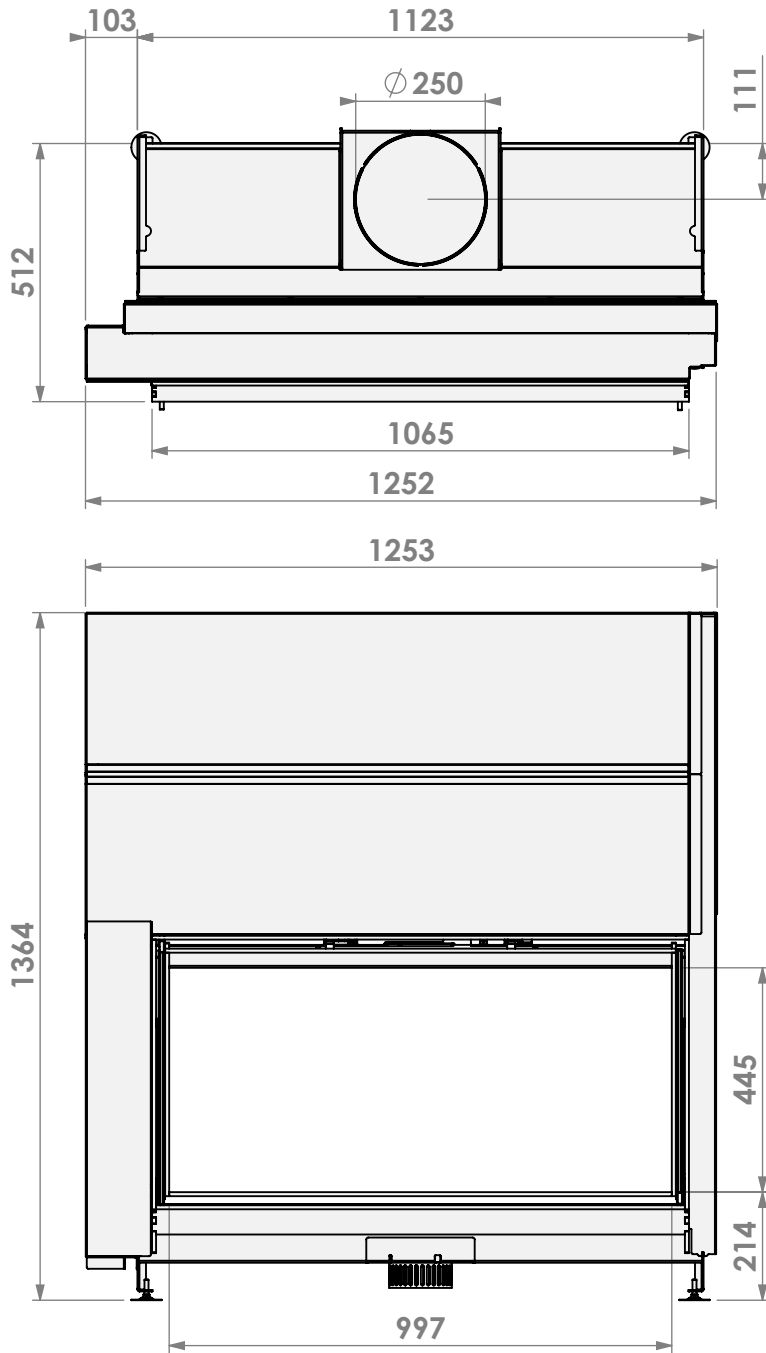

4-zijdig kader en vuurscherm
4-sided frame and firescreen

* = Air inlet $\phi 125$

barbas

Barbas Bellfires B.V.
Hallenstraat 17
5531 AB Bladel
The Netherlands
www.barbasbellfires.com

Name: **Evolux 100-45**

Modifications reserved

Scale: **1:15**
Unit: **mm**

Version: **0**