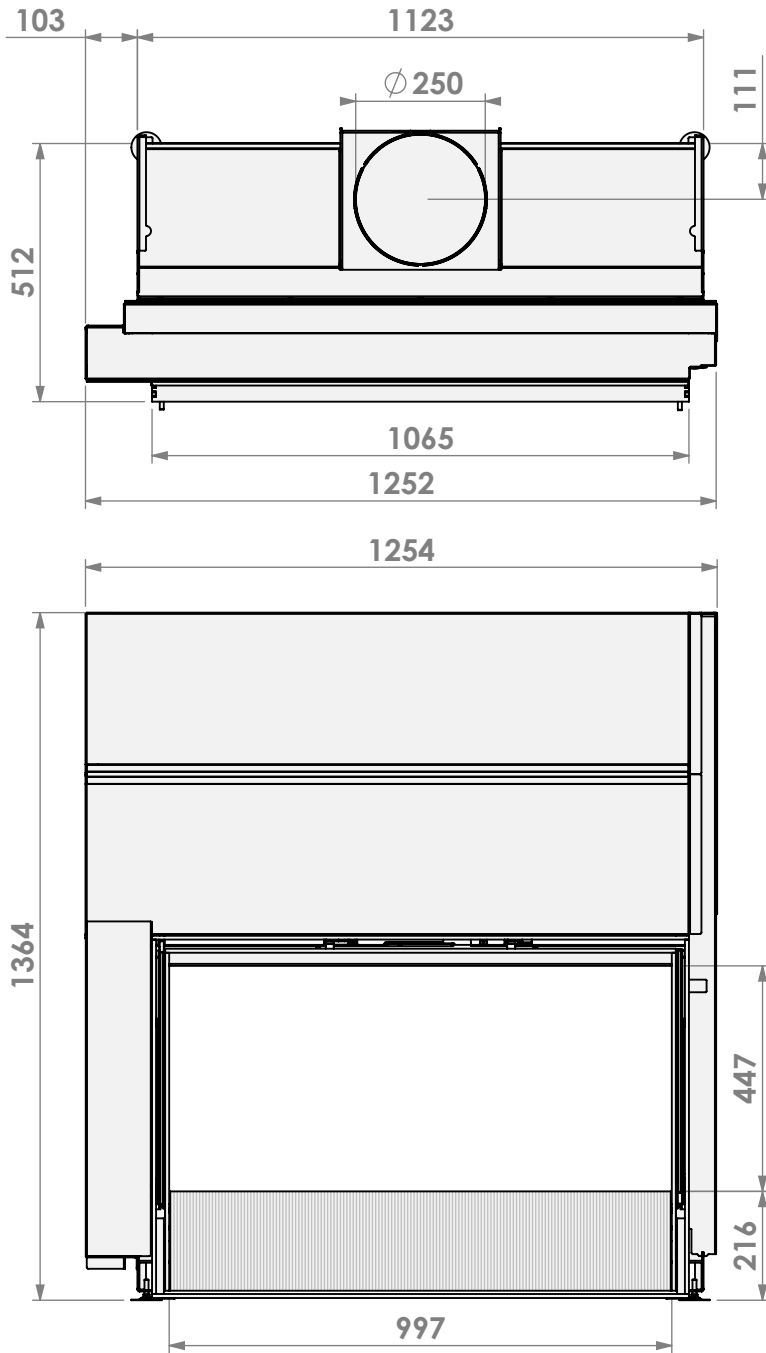

3-zijdig kader en vuurscherm
3-sided frame and firescreen

* = Air inlet $\phi 125$

barbas

Barbas Bellfires B.V.
Hallenstraat 17
5531 AB Bladel
The Netherlands
www.barbasbellfires.com

Name: Evolux 100-45

Modifications reserved

Scale: 1:15
Unit: mm

Version: 0