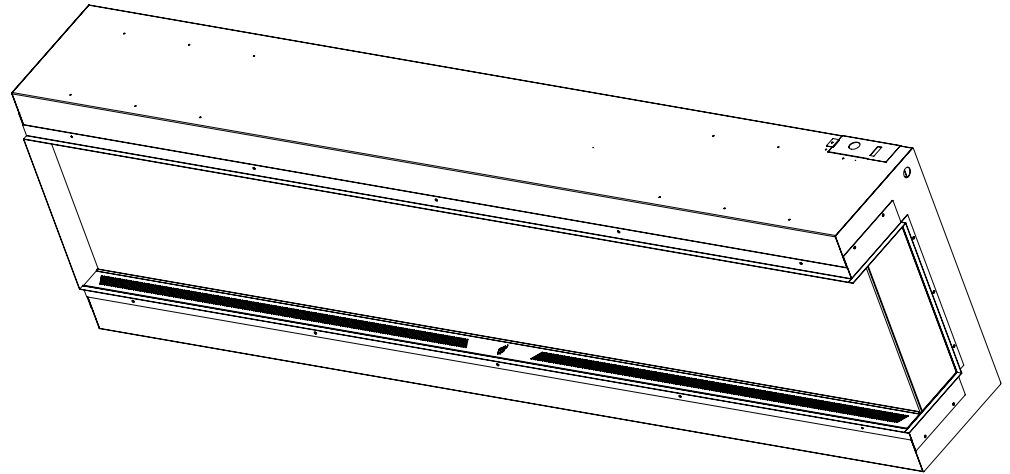

Volts	AC 240V/50Hz
Amps	9 Amps
Watts	2030 Watts
Low Heat	1000 Watts
High Heat	2000 Watts
No Heat	>30 Watts
Lamps	LED 12V
Rotor Motor	AC 240V/50Hz 4.5W
Box Size	2090mm x 690mm x 390mm
Box Weight	88 kg

Part Number	LPM-8016/INT
Series	Landscape Pro Multi