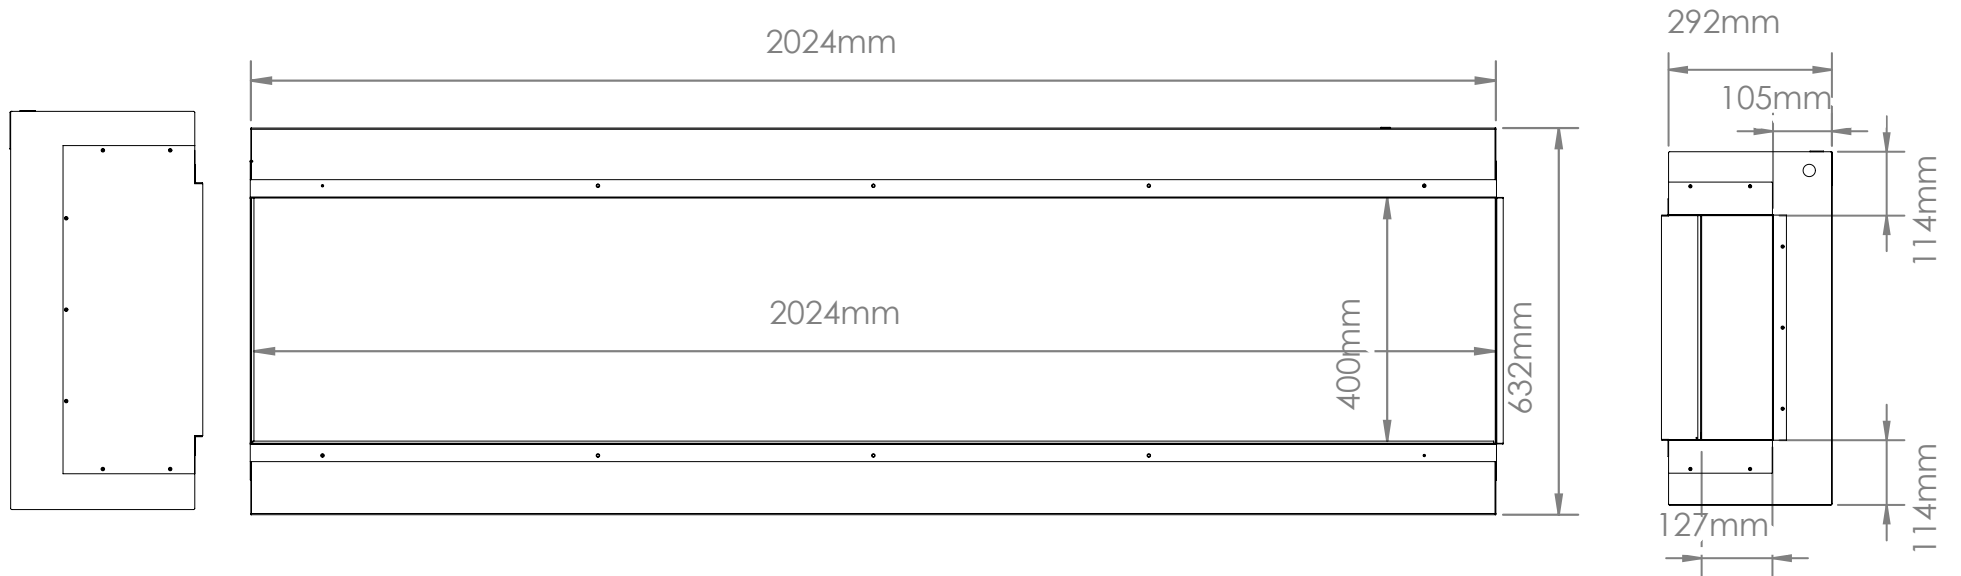

Volts	AC 240V/50Hz
Amps	9 Amps
Watts	2030 Watts
Low Heat	1000 Watts
High Heat	2000 Watts
No Heat	>30 Watts
Lamps	LED 12V
Rotor Motor	AC 240V/50Hz 4.5W
Box Size	2090mm x 690mm x 390mm
Box Weight	88 kg

Part Number	LPM-8016/INT
Series	Landscape Pro Multi