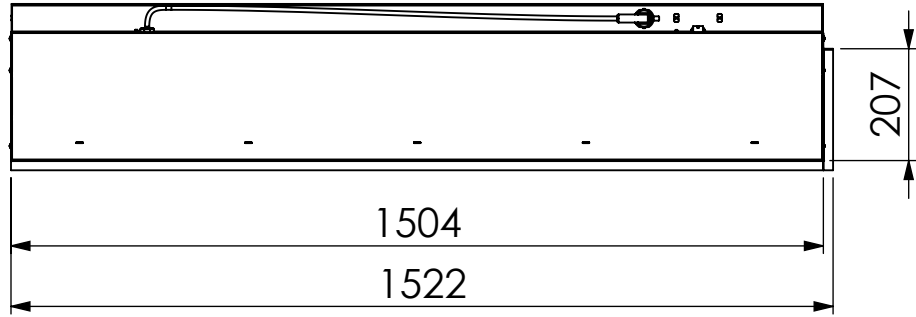

# Valo 150/2 Right

dim" = inch  
[dim] = mm