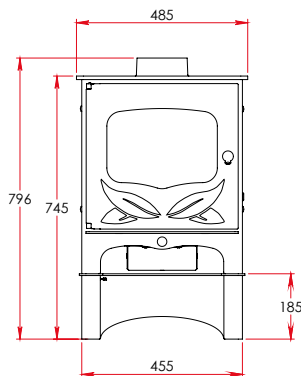

RATED OUTPUT TO ROOM

5kW (range 2-5.5kW)

MAX. LOG LENGTH

250mm

FLUE OUTLET

125mm (5")

WEIGHT

100kg

COLOURS

Gunmetal, Almond, Soft Green*, French Grey*, Black

Optional Vertical Rear Flue

131 i/d to suit 125mm (5") flue pipe

*Exclusive Country Living Colours. Please note that The Bembridge outputs and dimensions are subject to final confirmation. The Bembridge has been designed built and tested to conform to EN13240:2001. All dimensions in mm.