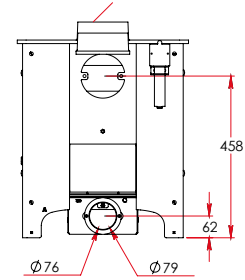

RATED OUTPUT TO ROOM

5kW (range 2-5.5kW)

MAX. LOG LENGTH

250mm

FLUE OUTLET

125mm (5")

WEIGHT

100kg

COLOURS

Gunmetal, Almond, Soft Green*, French Grey*, Black

Optional Vertical Rear Flue

131 i/d to suit 125mm (5") flue pipe

*Exclusive Country Living Colours. Please note that The Bembridge outputs and dimensions are subject to final confirmation. The Bembridge has been designed built and tested to conform to EN13240:2001. All dimensions in mm.