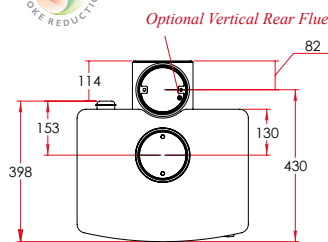

RATED OUTPUT TO ROOM

5kW (range 2-5.5kW)

MAX. LOG LENGTH

250mm

FLUE OUTLET

125mm (5")

WEIGHT

100kg

COLOURS

Gunmetal, Almond, Soft Green*, French Grey*, Black

Optional Vertical Rear Flue

131 i/d to suit 125mm (5") flue pipe

*Exclusive Country Living Colours. Please note that The Bembridge outputs and dimensions are subject to final confirmation. The Bembridge has been designed built and tested to conform to EN13240:2001. All dimensions in mm.