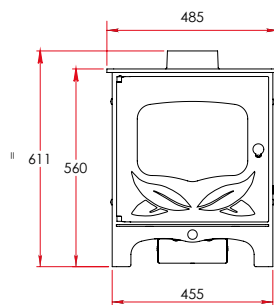

RATED OUTPUT TO ROOM

5kW (range 2-5.5kW)

MAX. LOG LENGTH

250mm

FLUE OUTLET

125mm (5")

WEIGHT

100kg

COLOURS

Gunmetal, Almond, Soft Green*, French Grey*, Black

Optional Vertical Rear Flue

131 i/d to suit 125mm (5") flue pipe

*Exclusive Country Living Colours. Please note that The Bembridge outputs and dimensions are subject to final confirmation. The Bembridge has been designed built and tested to conform to EN13240:2001. All dimensions in mm.