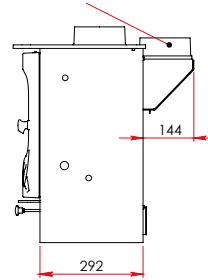

Optional Vertical Rear Flue

131 i/d to suit 125mm (5") flue pipe