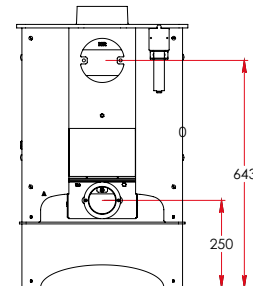

RATED OUTPUT TO ROOM

5kW (range 2-5.5kW)

MAX. LOG LENGTH

250mm

FLUE OUTLET

125mm (5")

WEIGHT

100kg

COLOURS

Gunmetal, Almond, Soft Green*, French Grey*, Black

Optional Vertical Rear Flue

131 i/d to suit 125mm (5") flue pipe

*Exclusive Country Living Colours. Please note that The Bembridge outputs and dimensions are subject to final confirmation. The Bembridge has been designed built and tested to conform to EN13240:2001. All dimensions in mm.