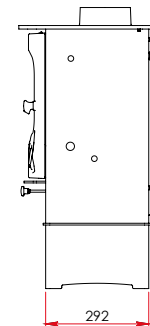

RATED OUTPUT TO ROOM

5kW (range 2-5.5kW)

MAX. LOG LENGTH

250mm

FLUE OUTLET

125mm (5")

WEIGHT

100kg

COLOURS

Gunmetal, Almond, Soft Green*, French Grey*, Black

Optional Vertical Rear Flue

131 i/d to suit 125mm (5") flue pipe

*Exclusive Country Living Colours. Please note that The Bembridge outputs and dimensions are subject to final confirmation. The Bembridge has been designed built and tested to conform to EN13240:2001. All dimensions in mm.