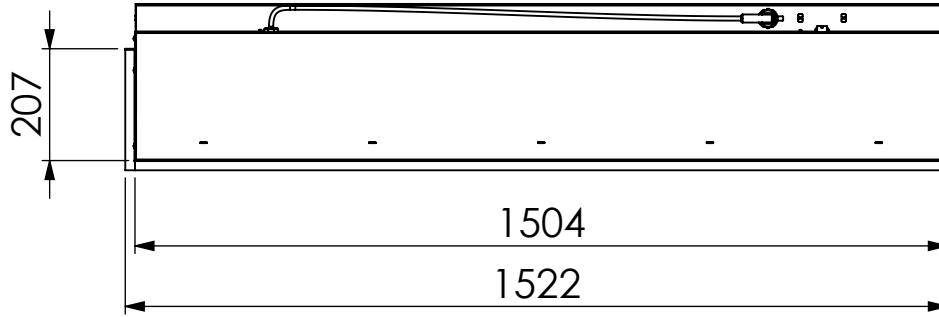

Valo 150/2 Left

Valo 150/2 Left

dim" = inch
[dim] = mm