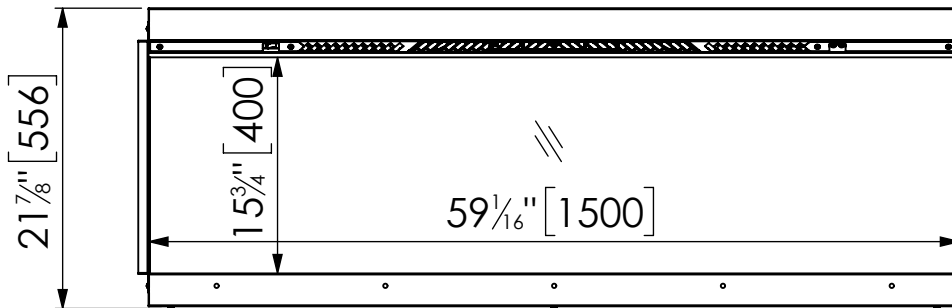

Valo 150/2 Left

Valo 150/2 Left

dim" = inch
[dim] = mm