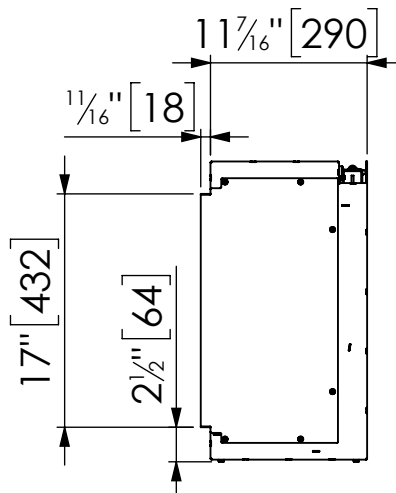

Valo 150/2 Left

Valo 150/2 Left

dim" = inch
[dim] = mm