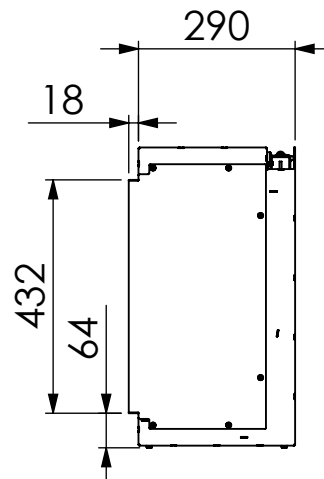

Valo 150/2 Left

Valo 150/2 Left

dim" = inch
[dim] = mm