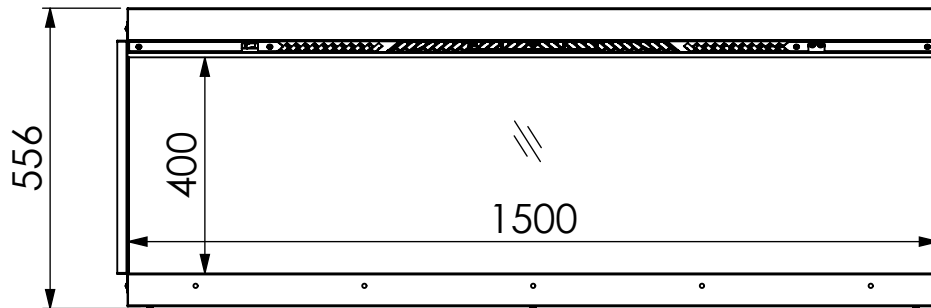

Valo 150/2 Left

Valo 150/2 Left

dim" = inch
[dim] = mm