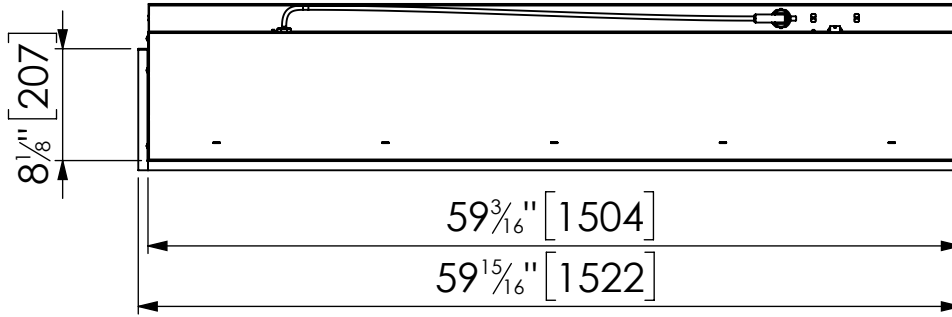

Valo 150/2 Left

Valo 150/2 Left

dim" = inch
[dim] = mm