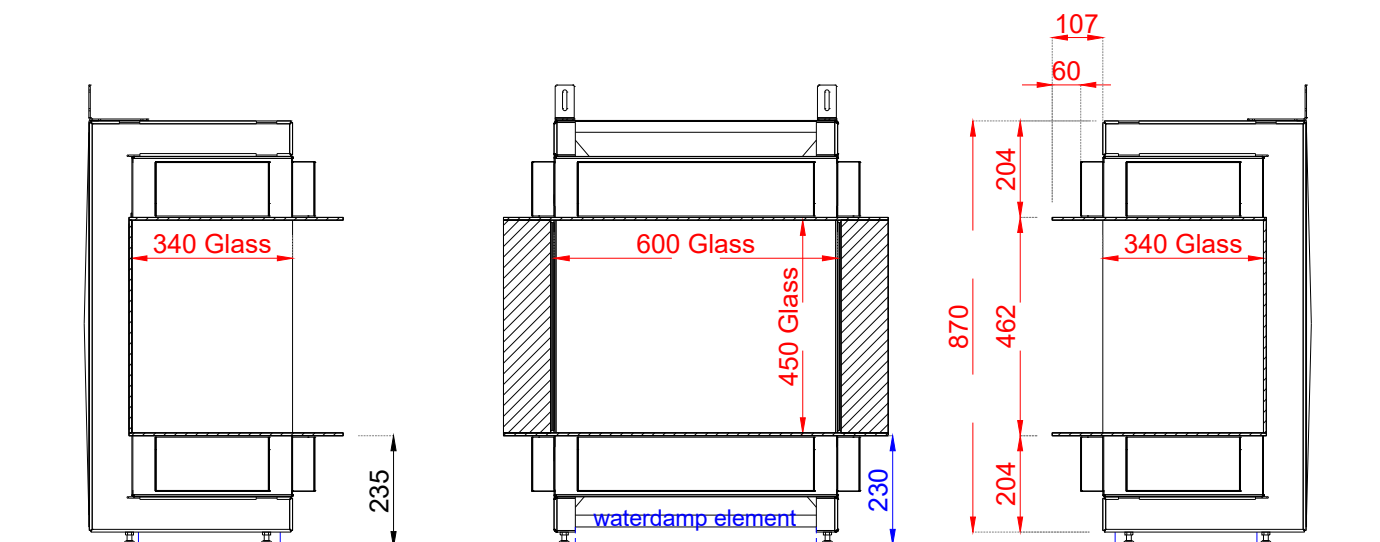

Optional:
*Adjustable feet 500

NAME:

THREE SIDED 60-45

TYPE:

Elu-W

DATE:

22/08/2025

SCALE:

1:16

PAPER:

A4

élu-fire

Doornhoek 3766, 5465 TA Veghel
The Netherlands
info@elu-fire.com
www.elu-fire.com

Optional:
*Adjustable feet 500

NAME:

THREE SIDED 60-45 - FRAME 10CM

TYPE:

Elu-W

DATE:

22/08/2025

SCALE:

1:16

PAPER:

A4

élu-fire

Doornhoek 3766, 5465 TA Veghel
The Netherlands
info@elu-fire.com
www.elu-fire.com

Optional:
*Adjustable feet 500

NAME:
THREE SIDED 60-45 - ROUNDED FRAME

TYPE:
Elu-W

DATE:
22/08/2025

SCALE:
1:16

PAPER:
A4