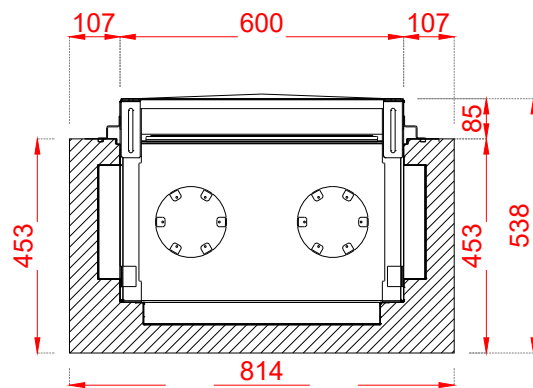

Optional:
*Adjustable feet 500

NAME:

THREE SIDED 60-45

TYPE:

Elu-W

DATE:

22/08/2025

SCALE:

1:16

PAPER:

A4

élu-fire

Doornhoek 3766, 5465 TA Veghel
The Netherlands
info@elu-fire.com
www.elu-fire.com

Optional:
*Adjustable feet 500

NAME:

THREE SIDED 60-45 - FRAME 10CM

TYPE:

Elu-W

DATE:

22/08/2025

SCALE:

1:16

PAPER:

A4

élu-fire

Doornhoek 3766, 5465 TA Veghel
The Netherlands
info@elu-fire.com
www.elu-fire.com

Optional:
*Adjustable feet 500

NAME:
THREE SIDED 60-45 - ROUNDED FRAME

TYPE:
Elu-W

DATE:
22/08/2025

SCALE:
1:16

PAPER:
A4