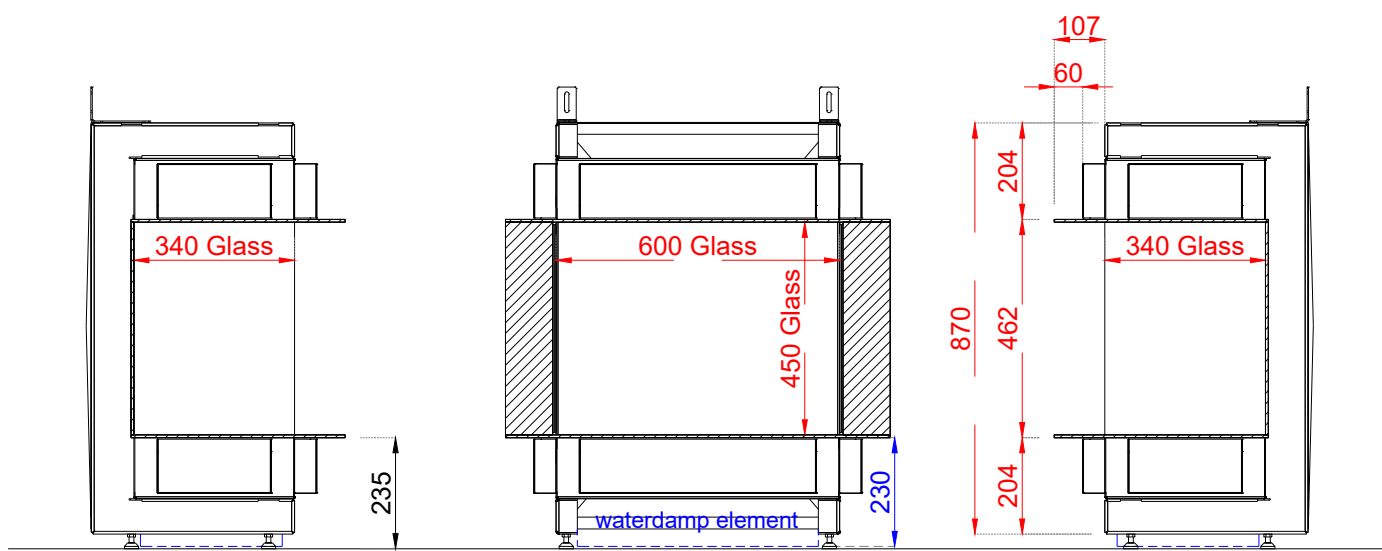

Optional:
*Adjustable feet 500

NAME:

THREE SIDED 60-45

TYPE:

Elu-W

DATE:

22/08/2025

SCALE:

1:16

PAPER:

A4

élu-fire

Doornhoek 3766, 5465 TA Veghel
The Netherlands
info@elu-fire.com
www.elu-fire.com

Optional:
*Adjustable feet 500

NAME:

THREE SIDED 60-45 - FRAME 10CM

TYPE:

Elu-W

DATE:

22/08/2025

SCALE:

1:16

PAPER:

A4

élu-fire

Doornhoek 3766, 5465 TA Veghel
The Netherlands
info@elu-fire.com
www.elu-fire.com

Optional:
*Adjustable feet 500

NAME:
THREE SIDED 60-45 - ROUNDED FRAME

TYPE:
Elu-W

DATE:
22/08/2025

SCALE:
1:16

PAPER:
A4