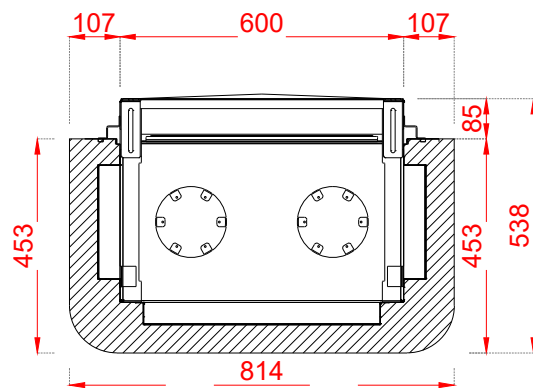

Optional:
*Adjustable feet 500

NAME:

THREE SIDED 60-45

TYPE:

Elu-W

DATE:

22/08/2025

SCALE:

1:16

PAPER:

A4

élu-fire

Doornhoek 3766, 5465 TA Veghel
The Netherlands
info@elu-fire.com
www.elu-fire.com

Optional:
*Adjustable feet 500

NAME:

THREE SIDED 60-45 - FRAME 10CM

TYPE:

Elu-W

DATE:

22/08/2025

SCALE:

1:16

PAPER:

A4

élu-fire

Doornhoek 3766, 5465 TA Veghel
The Netherlands
info@elu-fire.com
www.elu-fire.com

Optional:
*Adjustable feet 500

NAME:
THREE SIDED 60-45 - ROUNDED FRAME

TYPE:
Elu-W

DATE:
22/08/2025

SCALE:
1:16

PAPER:
A4