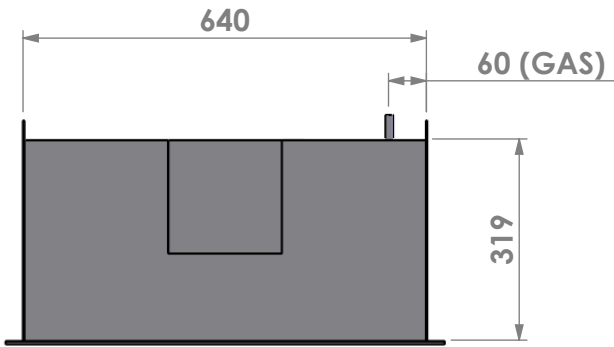

Name: **Unica 2-70 with fan Lined flue- Top connection**

Modifications reserved

Projection: American

Scale: 1:8  
 Unit: mm

Version: 1

U.K. only !

Bellfires - Hallenstraat 17  
 5531 AB Bladel - Netherlands  
 Tel. +31 (0) 497 33 92 00  
 Fax. +31 (0) 497 33 92 10  
 Email: info@bellfires.com

Name: **Unica 2-70 Unlined flue- Back opening**

Modifications reserved

Projection: American

Scale: 1:12  
 Unit: mm

Version: 1

U.K. only !

Bellfires - Hallenstraat 17  
 5531 AB Bladel - Netherlands  
 Tel. +31 (0) 497 33 92 00  
 Fax. +31 (0) 497 33 92 10  
 Email: info@bellfires.com

Name: **Unica 2-70 with fan Unlined flue Back opening**

Modifications reserved

Projection: American

Scale: 1:12  
 Unit: mm

Version: 1