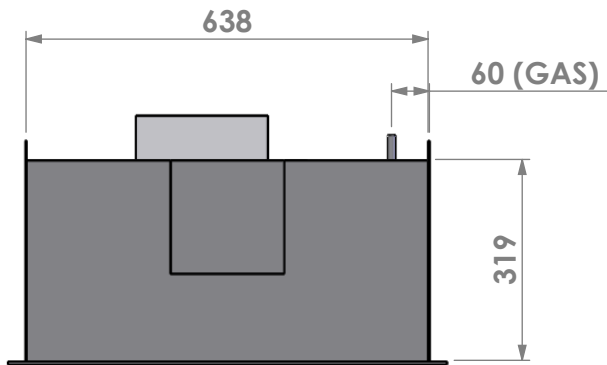

Name: **Unica 2-70 Unlined flue- Back opening**

Modifications reserved

Projection: American

Scale: 1:12  
 Unit: mm

Version: 1

U.K. only !

Bellfires - Hallenstraat 17  
 5531 AB Bladel - Netherlands  
 Tel. +31 (0) 497 33 92 00  
 Fax. +31 (0) 497 33 92 10  
 Email: info@bellfires.com

Name: **Unica 2-70 with fan Unlined flue Back opening**

Modifications reserved

Projection: American

Scale: 1:12  
 Unit: mm

Version: 1