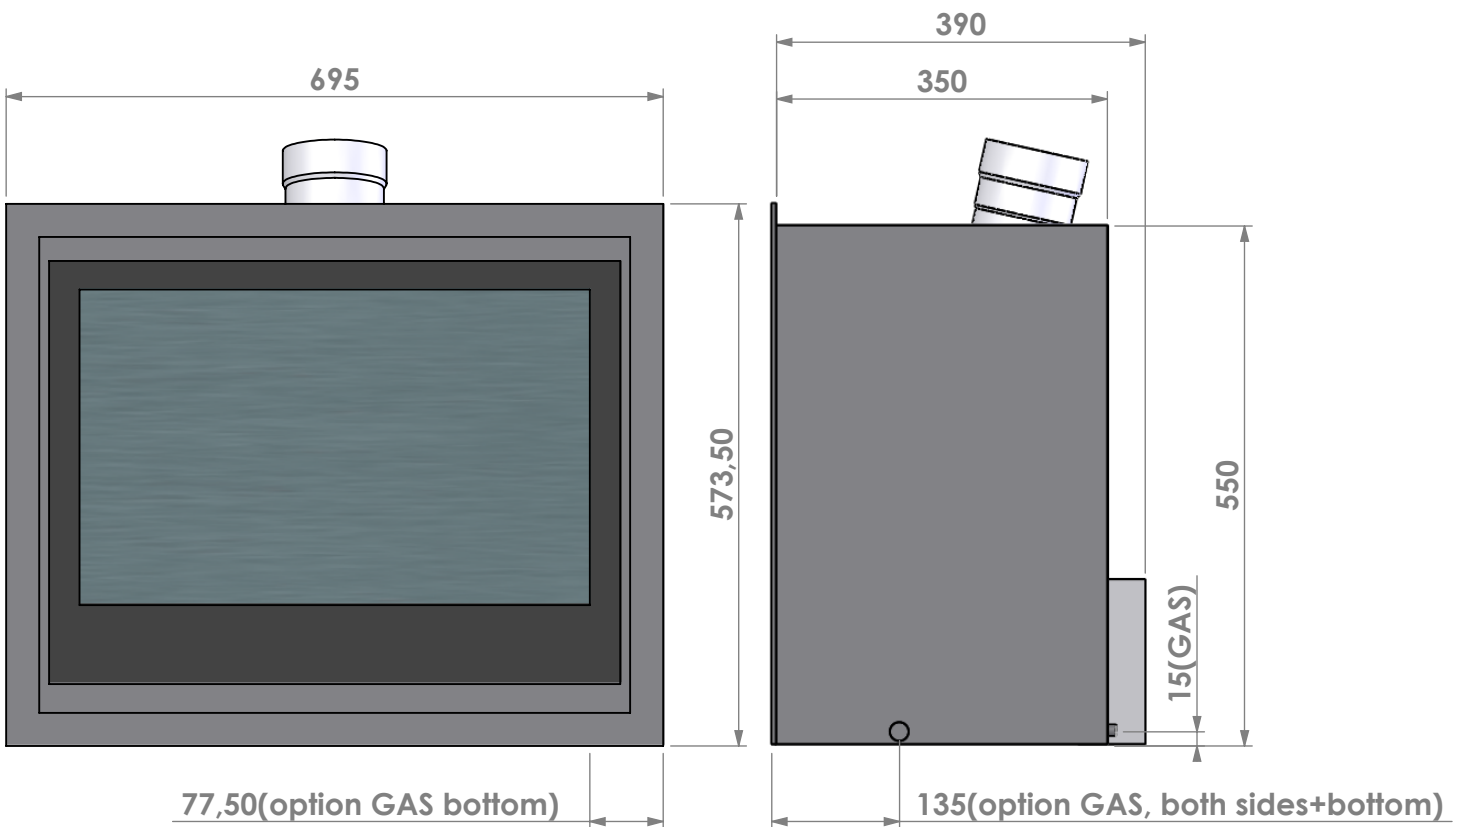

Bellfires - Hallenstraat 17
5531 AB Bladel - Netherlands
Tel. +31 (0) 497 33 92 00
Fax. +31 (0) 497 33 92 10
Email: info@bellfires.com

Name: **Unica 2-70 with fan Lined flue- Top connection**

Modifications reserved

Projection: American

Scale: 1:8
Unit: mm

Version: 1