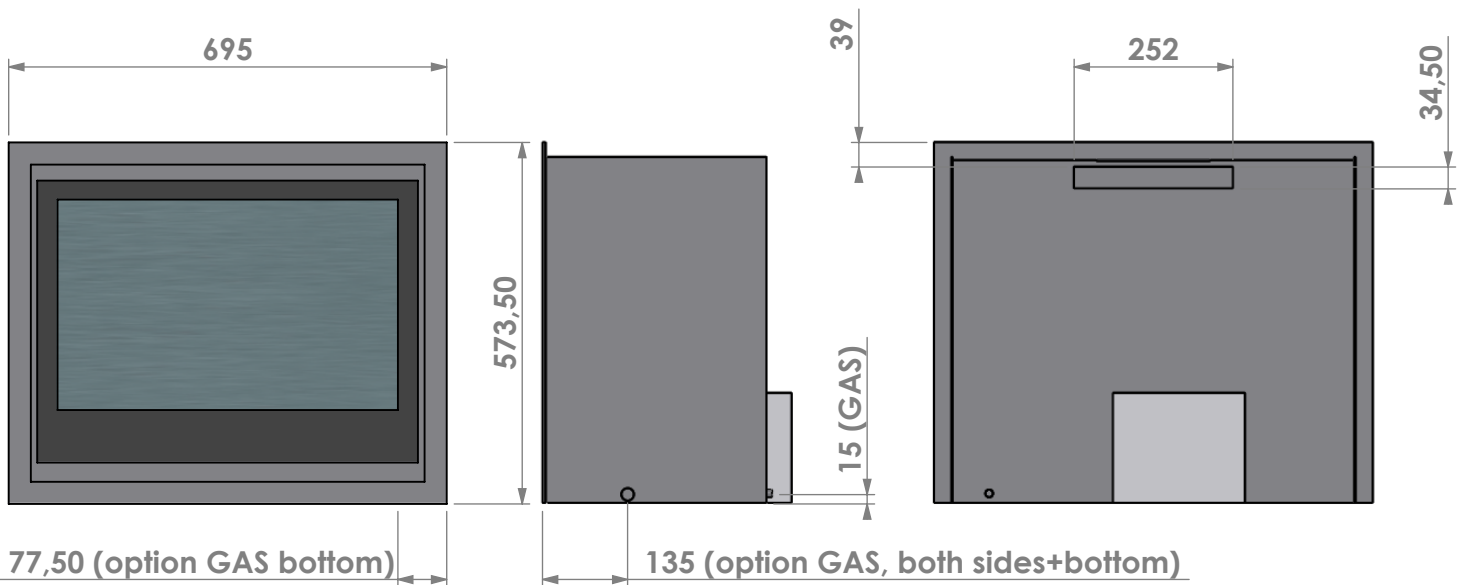

Name: **Unica 2-70 Unlined flue- Back opening**

Modifications reserved

Projection: American

Scale: 1:12  
 Unit: mm

Version: 1

U.K. only !

Bellfires - Hallenstraat 17  
 5531 AB Bladel - Netherlands  
 Tel. +31 (0) 497 33 92 00  
 Fax. +31 (0) 497 33 92 10  
 Email: info@bellfires.com

Name: **Unica 2-70 with fan Unlined flue Back opening**

Modifications reserved

Projection: American

Scale: 1:12  
 Unit: mm

Version: 1