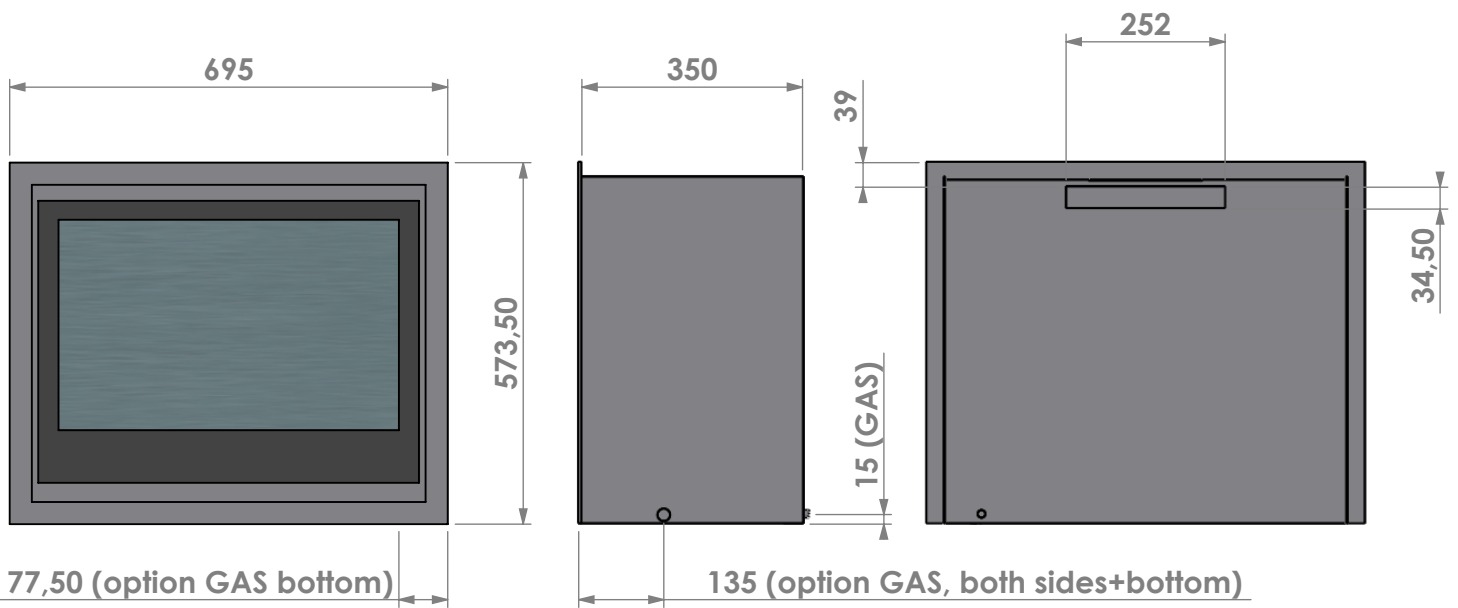

Name: **Unica 2-70 with fan Lined flue- Top connection**

Modifications reserved

Projection: American

Scale: 1:8  
 Unit: mm

Version: 1

U.K. only !

Bellfires - Hallenstraat 17  
 5531 AB Bladel - Netherlands  
 Tel. +31 (0) 497 33 92 00  
 Fax. +31 (0) 497 33 92 10  
 Email: info@bellfires.com

Name: **Unica 2-70 Unlined flue- Back opening**

Modifications reserved

Projection: American

Scale: 1:12  
 Unit: mm

Version: 1

U.K. only !

Bellfires - Hallenstraat 17  
 5531 AB Bladel - Netherlands  
 Tel. +31 (0) 497 33 92 00  
 Fax. +31 (0) 497 33 92 10  
 Email: info@bellfires.com

Name: **Unica 2-70 with fan Unlined flue Back opening**

Modifications reserved

Projection: American

Scale: 1:12  
 Unit: mm

Version: 1