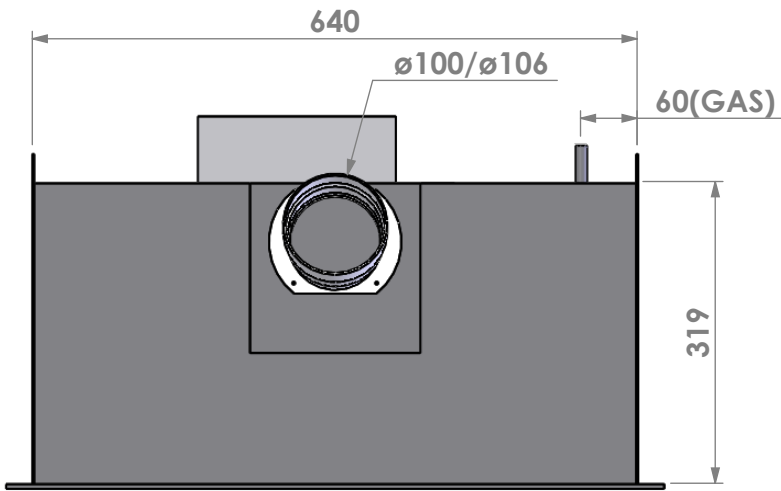

Bellfires - Hallenstraat 17
5531 AB Bladel - Netherlands
Tel. +31 (0) 497 33 92 00
Fax. +31 (0) 497 33 92 10
Email: info@bellfires.com

Name: **Unica 2-70 with fan Lined flue- Top connection**

Modifications reserved

Projection: American

Scale: 1:8
Unit: mm

Version: 1