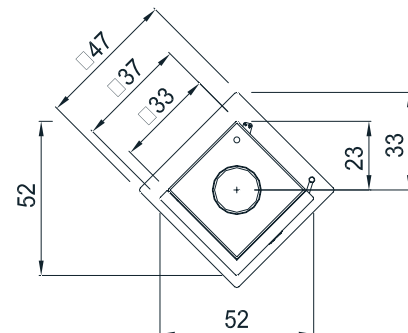

# FRANKFURT

**wood or pellet  
without electricity**

**Technical specifications of the two-sided vertical stove:**

measurements (cm)	width	height	depth
stove	33	178,5	33
combustion chamber	27	68	27
fire glass	44	68	
fire door	52	80	
<b>flue pipe connection Ø 15 to ↑</b> height to pipe socket above			182,5
<b>outside air connection Ø 10 to → or ↓</b> height to mid connection horizontal			7,5
depth to mid connection vertical			23
<b>total weight</b>	<b>chamotte bricks</b>	<b>heat accumulator</b>	
217 kg	25,5 kg	49 kg	
<b>data for</b>	<b>pellet box</b>	<b>wood</b>	
nominal heat output	6,4 kW	10 kW	
output range	6,4 - 5 kW	11 - 7 kW	
efficiency	84%	78%	
heating capability*	35 - 100 m <sup>3</sup>	70 - 210 m <sup>3</sup>	
amount of fuel	2,2 kg	3,4 kg / h	
fire duration	up to 1,2 - 2 h	up to 0,8 - 1,6 h	
heat release	up to - 6 h	up to - 7 h	
flue gas flow volume	11,89 g/s	14,5 g/s	
exhaust °C (nozzle)	195 °C	290 °C	
min/max feed press.	12 / 15 Pa	12 / 15 Pa	
CO (13%/O <sub>2</sub> ) [mg/m <sup>3</sup> ]	312	906	
CO (13%/O <sub>2</sub> ) [%]	0,025	0,073	
dust (13%/O <sub>2</sub> ) [mg/m <sup>3</sup> ]	17	38	
NO <sub>x</sub> (13%/O <sub>2</sub> ) [mg/m <sup>3</sup> ]	101	143	
CxHy (13%/O <sub>2</sub> ) [mg/m <sup>3</sup> ]	21	72	
wall distance, rear	37 cm	37 cm	
at 4 cm Promat-Iso.	18 cm	18 cm	
wall distance, side	37 cm	37 cm	
at 4 cm Promat-Iso.	18 cm	18 cm	
distance to the front	80 cm	80 cm	

All emission values at 50 cm length of flue tube.

\* depending on stove location in the living area, room isolation, height of the room and amount of fuel

Subject to alterations; errors including printer's errors.