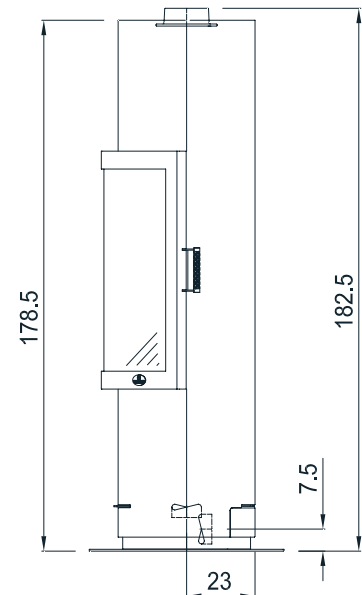

# FRANKFURT

**wood or pellet  
without electricity**

**Technical specifications of the two-sided vertical stove:**

measurements (cm)	width	height	depth
stove	33	178,5	33
combustion chamber	27	68	27
fire glass	44	68	
fire door	52	80	
<b>flue pipe connection Ø 15 to ↑</b> height to pipe socket above			182,5
<b>outside air connection Ø 10 to → or ↓</b> height to mid connection horizontal			7,5
depth to mid connection vertical			23
<b>total weight</b>	<b>chamotte bricks</b>	<b>heat accumulator</b>	
217 kg	25,5 kg	49 kg	
<b>data for</b>	<b>pellet box</b>	<b>wood</b>	
nominal heat output	6,4 kW	10 kW	
output range	6,4 - 5 kW	11 - 7 kW	
efficiency	84%	78%	
heating capability*	35 - 100 m <sup>3</sup>	70 - 210 m <sup>3</sup>	
amount of fuel	2,2 kg	3,4 kg / h	
fire duration	up to 1,2 - 2 h	up to 0,8 - 1,6 h	
heat release	up to - 6 h	up to - 7 h	
flue gas flow volume	11,89 g/s	14,5 g/s	
exhaust °C (nozzle)	195 °C	290 °C	
min/max feed press.	12 / 15 Pa	12 / 15 Pa	
CO (13%/O <sub>2</sub> ) [mg/m <sup>3</sup> ]	312	906	
CO (13%/O <sub>2</sub> ) [%]	0,025	0,073	
dust (13%/O <sub>2</sub> ) [mg/m <sup>3</sup> ]	17	38	
NO <sub>x</sub> (13%/O <sub>2</sub> ) [mg/m <sup>3</sup> ]	101	143	
CxHy (13%/O <sub>2</sub> ) [mg/m <sup>3</sup> ]	21	72	
wall distance, rear	37 cm	37 cm	
at 4 cm Promat-Iso.	18 cm	18 cm	
wall distance, side	37 cm	37 cm	
at 4 cm Promat-Iso.	18 cm	18 cm	
distance to the front	80 cm	80 cm	

All emission values at 50 cm length of flue tube.

\* depending on stove location in the living area, room isolation, height of the room and amount of fuel

Subject to alterations; errors including printer's errors.